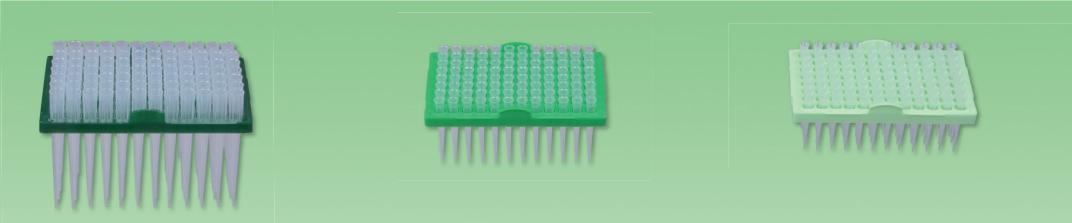

Refill System Pipette Tips

- **Premium surface** high precision and perfect accuracy due premium surface technology
- **Environmental-friendly** re-usable packaging, autoclavable, reduced waste and CO² emissions due lesser transport volume
- **Space- and money saving** most economical solution on storage space and transport
- **Easy handling** visible colour tone differentiation of refill inserts
- **High reliability and safety** free of RNase, DNase, DNA, Pyrogen, Endotoxin and traces of metal

Order no.	Material/ Color	Volume	Unit Box	Shipper Case	Remarks
Inserts					
 07-902-0000	PP / natural	10 µl	2x5 inserts à 96 tips	13.440 pcs.	Premium surface
 07-902-0003	PP / natural	200 µl	2x5 inserts à 96 tips	13.440 pcs.	Premium surface
 07-902-0005	PP / natural	1250 µl	2x4 inserts à 96 tips	7.680 pcs.	Premium surface
Racks					
 07-912-0000	PP / natural	10 µl	10 racks à 96 tips	6.720 pcs.	Premium surface
 07-912-0003	PP / natural	200 µl	10 racks à 96 tips	6.720 pcs.	Premium surface
 07-912-0005	PP / natural	1250 µl	8 racks à 96 tips	4.608 pcs.	Premium surface